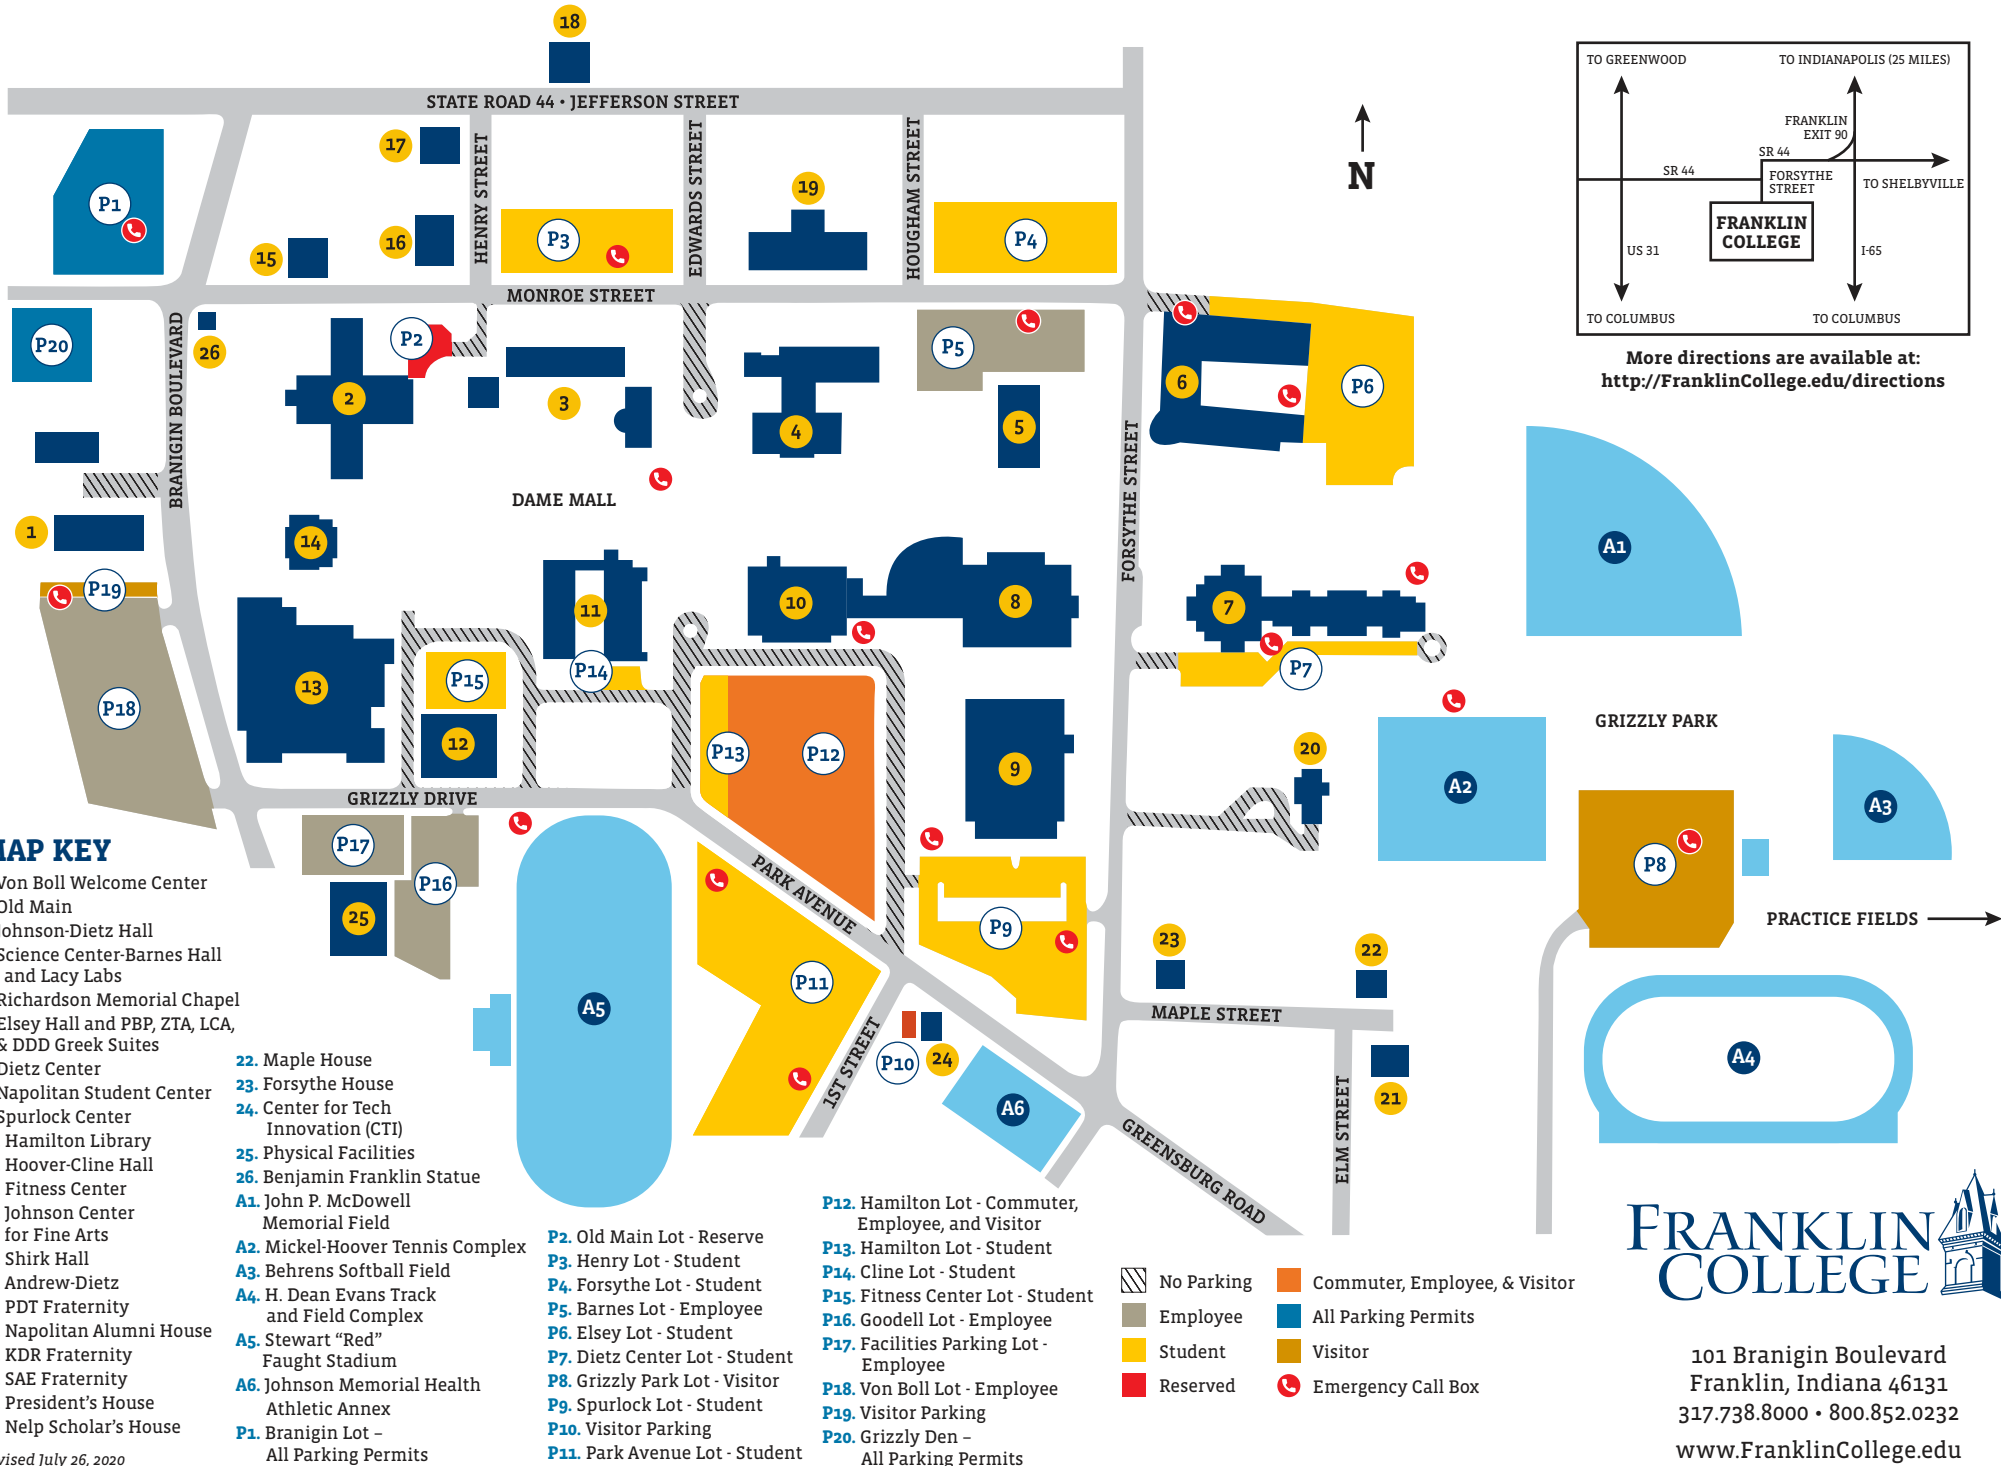

# FRANKLIN COLLEGE CAMPUS MAP

## MAP KEY

- 1. Von Boll Welcome Center
- 2. Old Main
- 3. Johnson-Dietz Hall
- 4. Science Center-Barnes Hall and Lacy Labs
- 5. Richardson Memorial Chapel
- 6. Eley Hall and BPP, ZTA, LCA, & DDD Greek Suites
- 7. Dietz Center
- 8. Napolitan Student Center
- 9. Spurlock Center
- 10. Hamilton Library
- 11. Hoover-Cline Hall
- 12. Fitness Center
- 13. Johnson Center for Fine Arts
- 14. Shirk Hall
- 15. Andrew-Dietz
- 16. PDT Fraternity
- 17. Napolitan Alumni House
- 18. KDR Fraternity
- 19. SAE Fraternity
- 20. President's House
- 21. Nelp Scholar's House
- 22. Maple House
- 23. Forsythe House
- 24. Center for Tech Innovation (CTI)
- 25. Physical Facilities
- 26. Benjamin Franklin Statue
- A1. John P. McDowell Memorial Field
- A2. Mickel-Hoover Tennis Complex
- A3. Behrens Softball Field
- A4. H. Dean Evans Track and Field Complex
- A5. Stewart "Red" Faught Stadium
- A6. Johnson Memorial Health Athletic Annex
- P1. Branigin Lot - All Parking Permits
- P2. Old Main Lot - Reserve
- P3. Henry Lot - Student
- P4. Forsythe Lot - Student
- P5. Barnes Lot - Employee
- P6. Eley Lot - Student
- P7. Dietz Center Lot - Student
- P8. Grizzly Park Lot - Visitor
- P9. Spurlock Lot - Student
- P10. Visitor Parking
- P11. Park Avenue Lot - Student
- P12. Hamilton Lot - Commuter, Employee, and Visitor
- P13. Hamilton Lot - Student
- P14. Cline Lot - Student
- P15. Fitness Center Lot - Student
- P16. Goodell Lot - Employee
- P17. Facilities Parking Lot - Employee
- P18. Von Boll Lot - Employee
- P19. Visitor Parking
- P20. Grizzly Den - All Parking Permits

- No Parking
- Commuter, Employee, & Visitor
- Employee
- All Parking Permits
- Student
- Visitor
- Reserved
- Emergency Call Box

More directions are available at:  
<http://FranklinCollege.edu/directions>