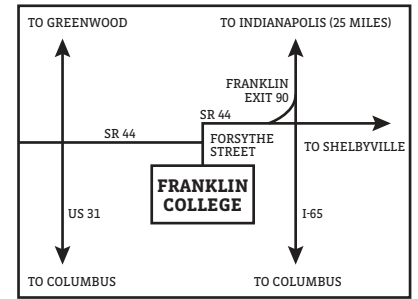

More directions are available at:
<http://FranklinCollege.edu/directions>