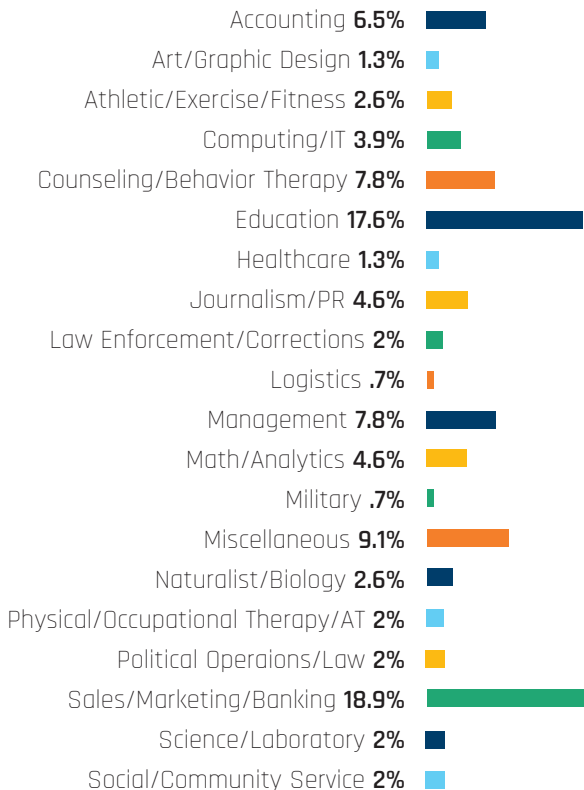

FRANKLIN COLLEGE 2019 GRADUATE OUTCOMES

209 of our 214 graduates (97.7%) of the class of 2019 responded to a survey asking about their post-grad journey. The survey reflects many factors regarding employment, continuing education, and location six months after graduating from Franklin College.

97.6% of Franklin College graduates are employed or attending graduate school.

EMPLOYMENT

Franklin College graduates (153) went into the following fields

Education

Sales/Marketing/
Banking

Counseling/Behavior
Therapy

GRADUATES BY LOCATION

The 9 graduates who responded to the survey are living in the following locations

GRADUATE SCHOOLS

Graduate/Professional Schools attended by 2019 Franklin College graduates include: